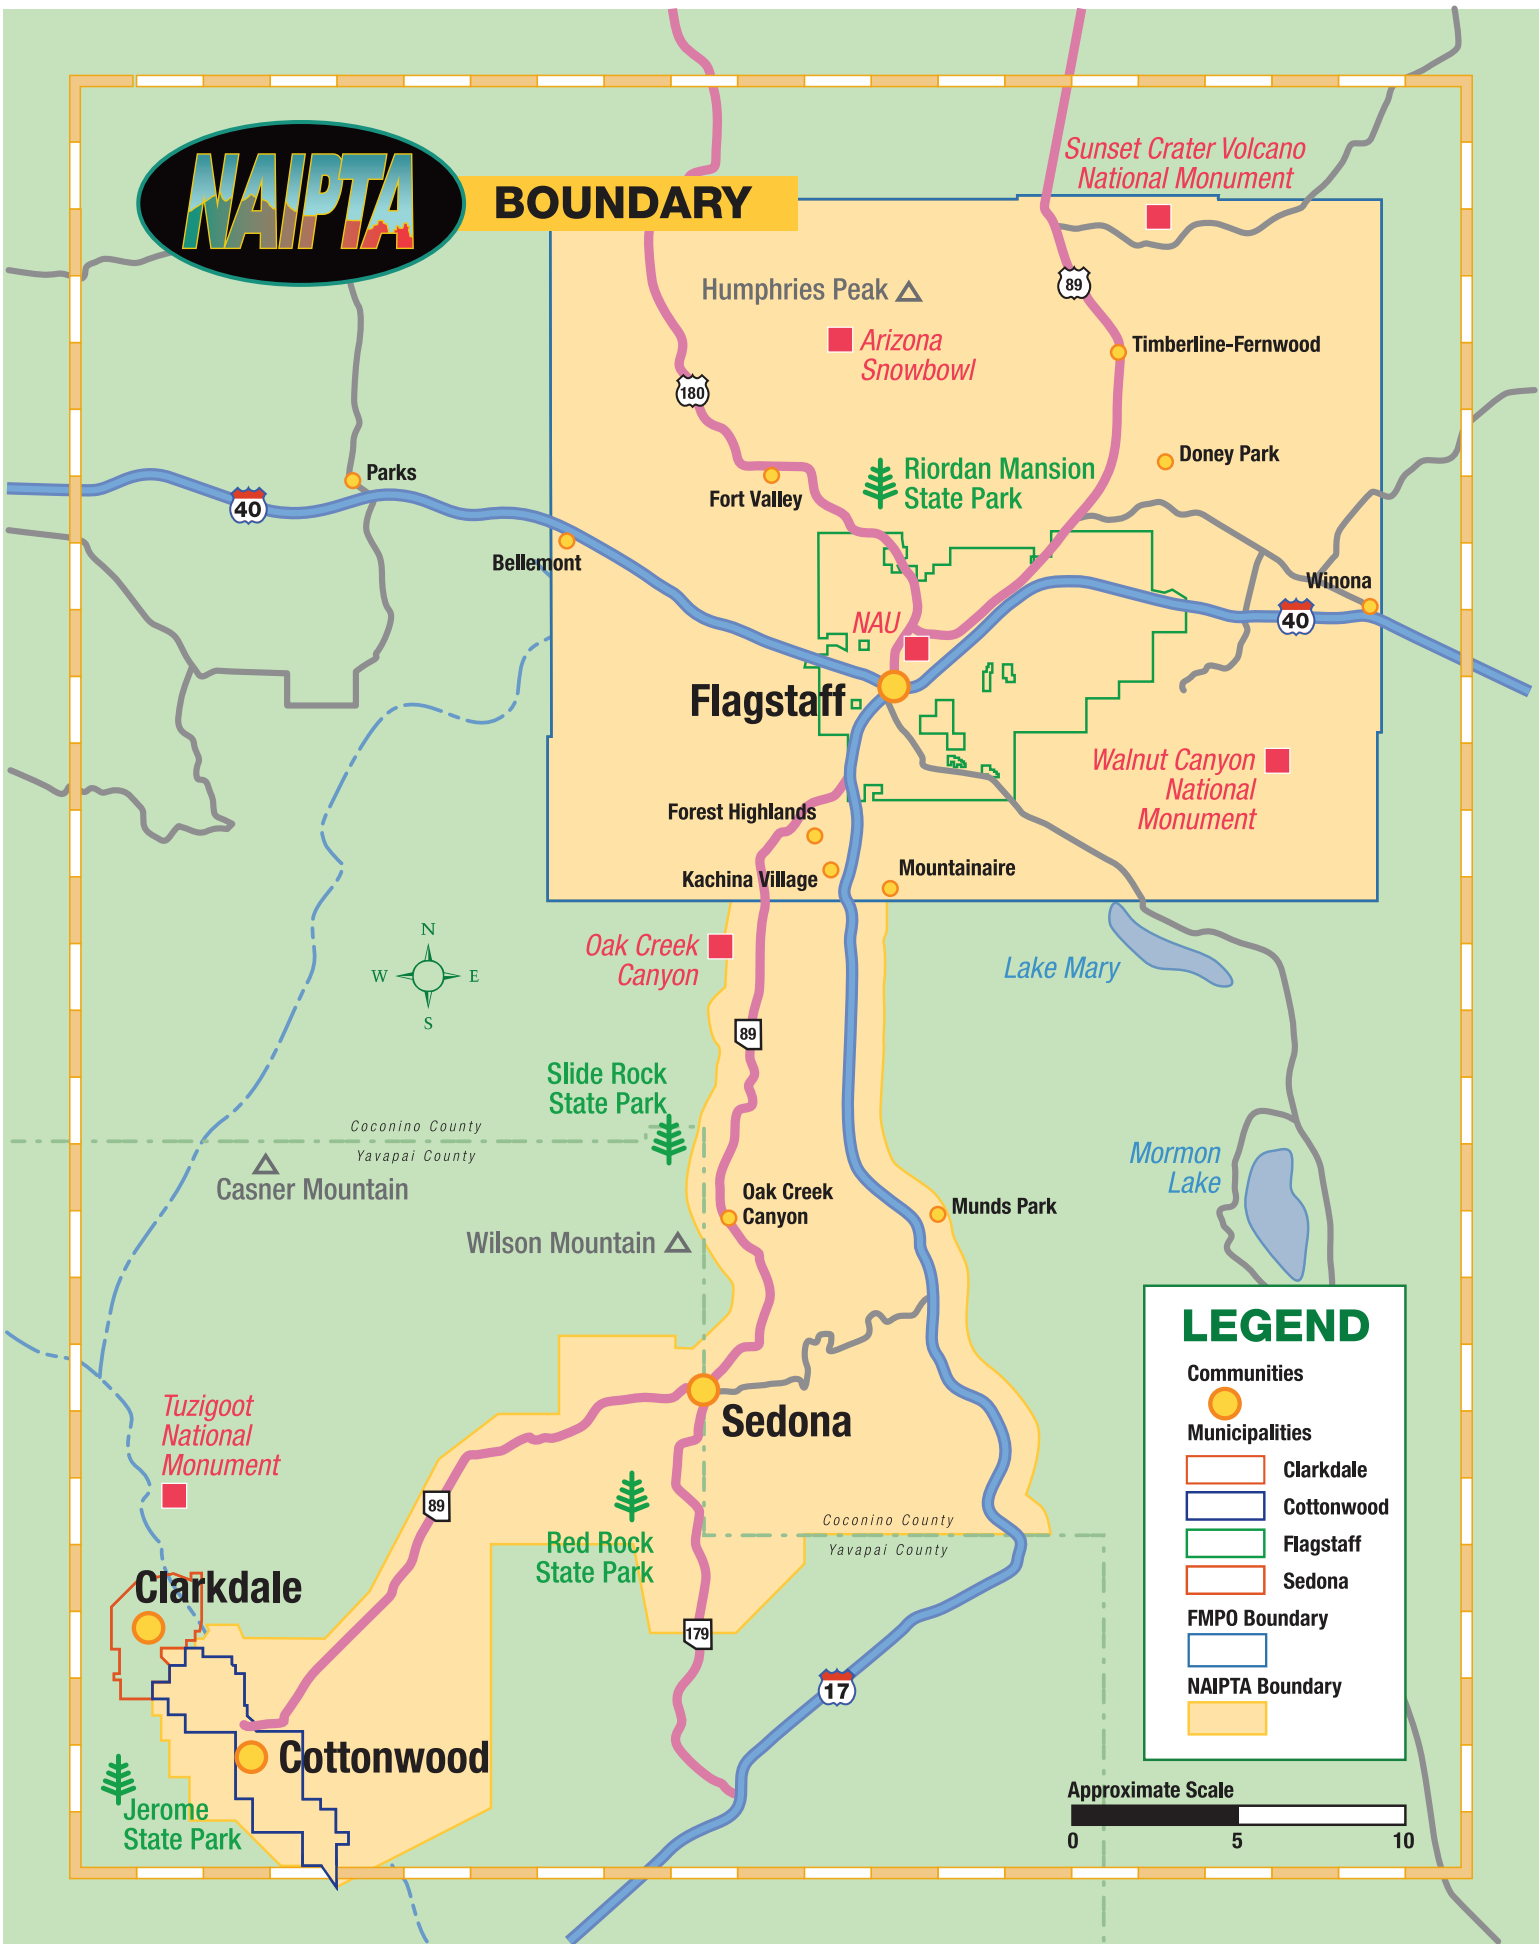

# BOUNDARY

Sunset Crater Volcano National Monument

Humphries Peak  $\Delta$

Arizona Snowbowl

Timberline-Fernwood

Doney Park

Parks

Fort Valley

Riordan Mansion State Park

Bellemont

Winona

Flagstaff

NAU

Walnut Canyon National Monument

Forest Highlands

Mountaineer

Kachina Village

Oak Creek Canyon

Lake Mary

Slide Rock State Park

Coconino County  
Yavapai County

Casner Mountain  $\Delta$

Mormon Lake

Oak Creek Canyon

Munds Park

Wilson Mountain  $\Delta$

Tuzigoot National Monument

Sedona

Red Rock State Park

Coconino County  
Yavapai County

Clarkdale

Cottonwood